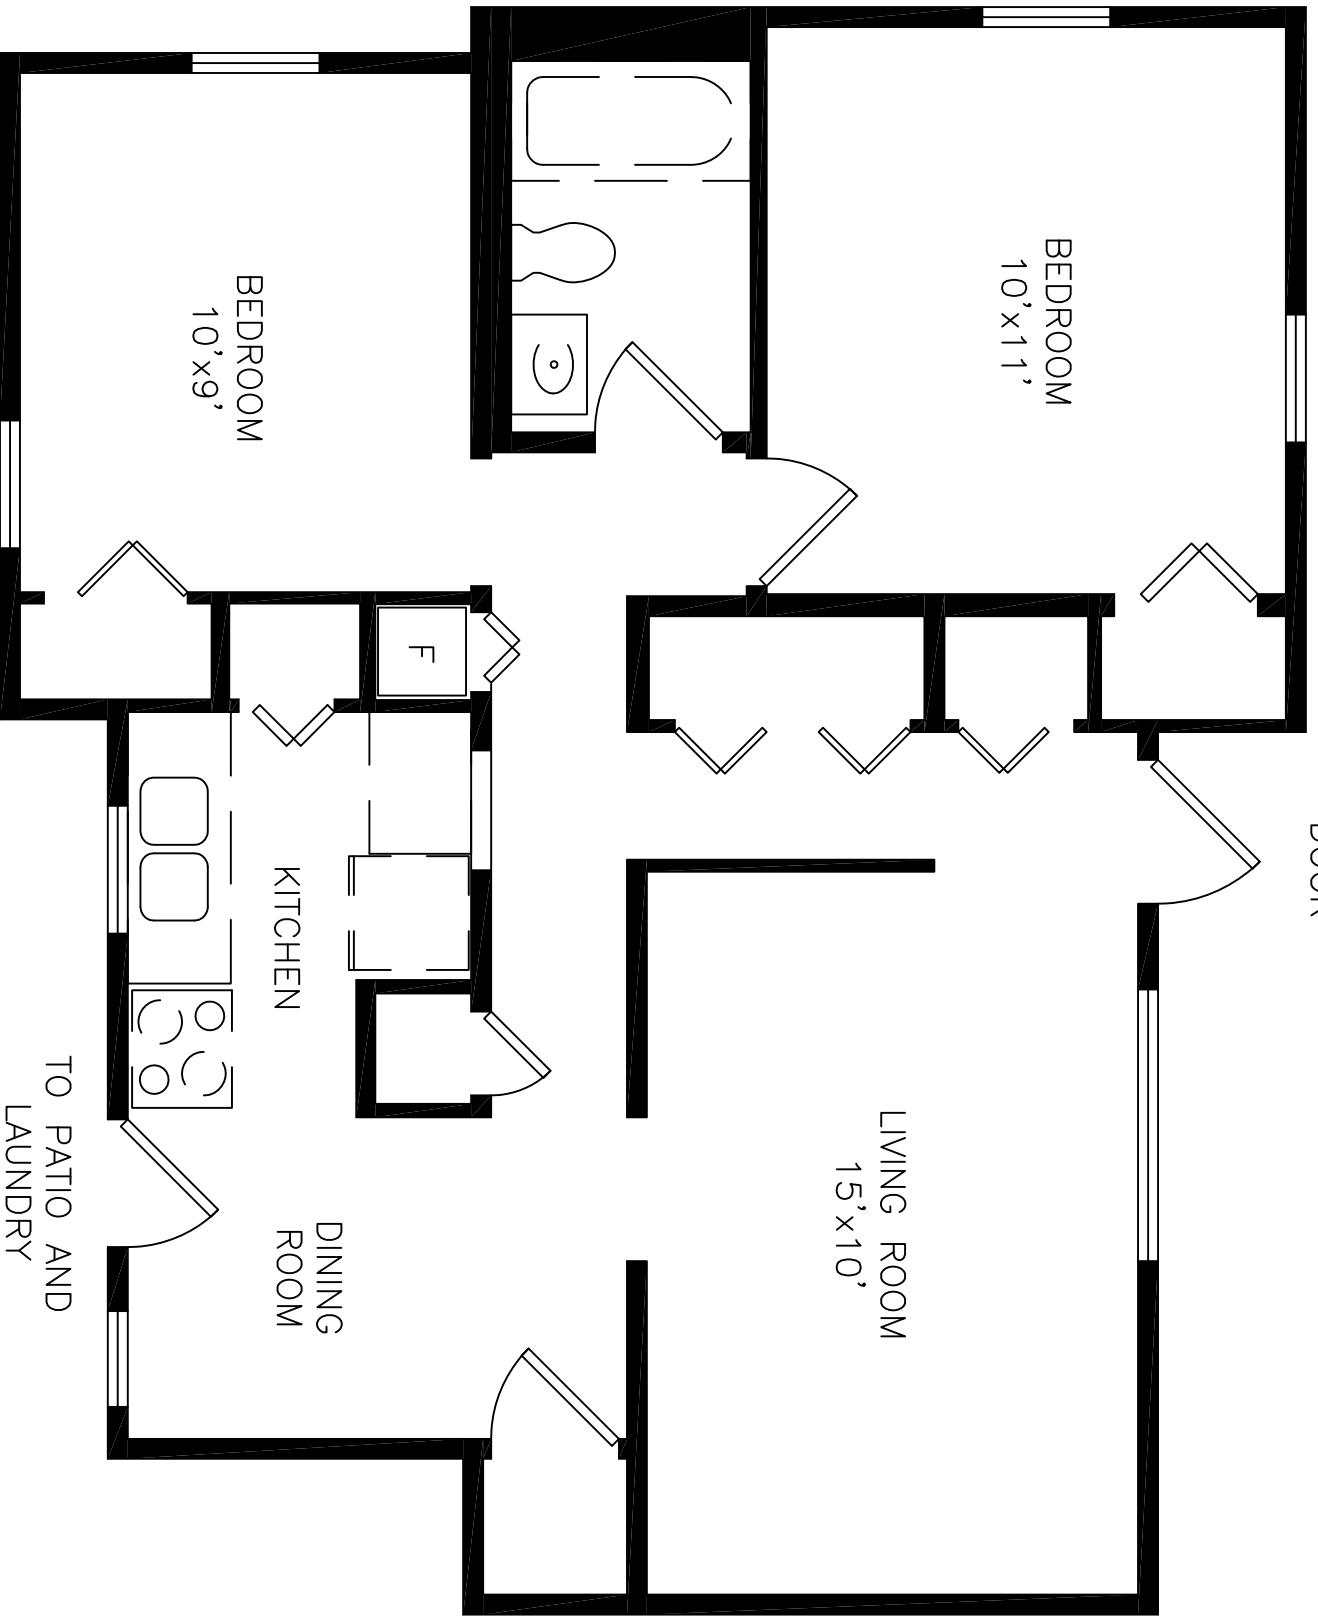

PARKVIEW HEIGHTS - 2 BEDROOM

FRONT
DOOR

BEDROOM
10'x11'

BEDROOM
10'x9'

LIVING ROOM
15'x10'

KITCHEN

DINING
ROOM

TO PATIO AND
LAUNDRY